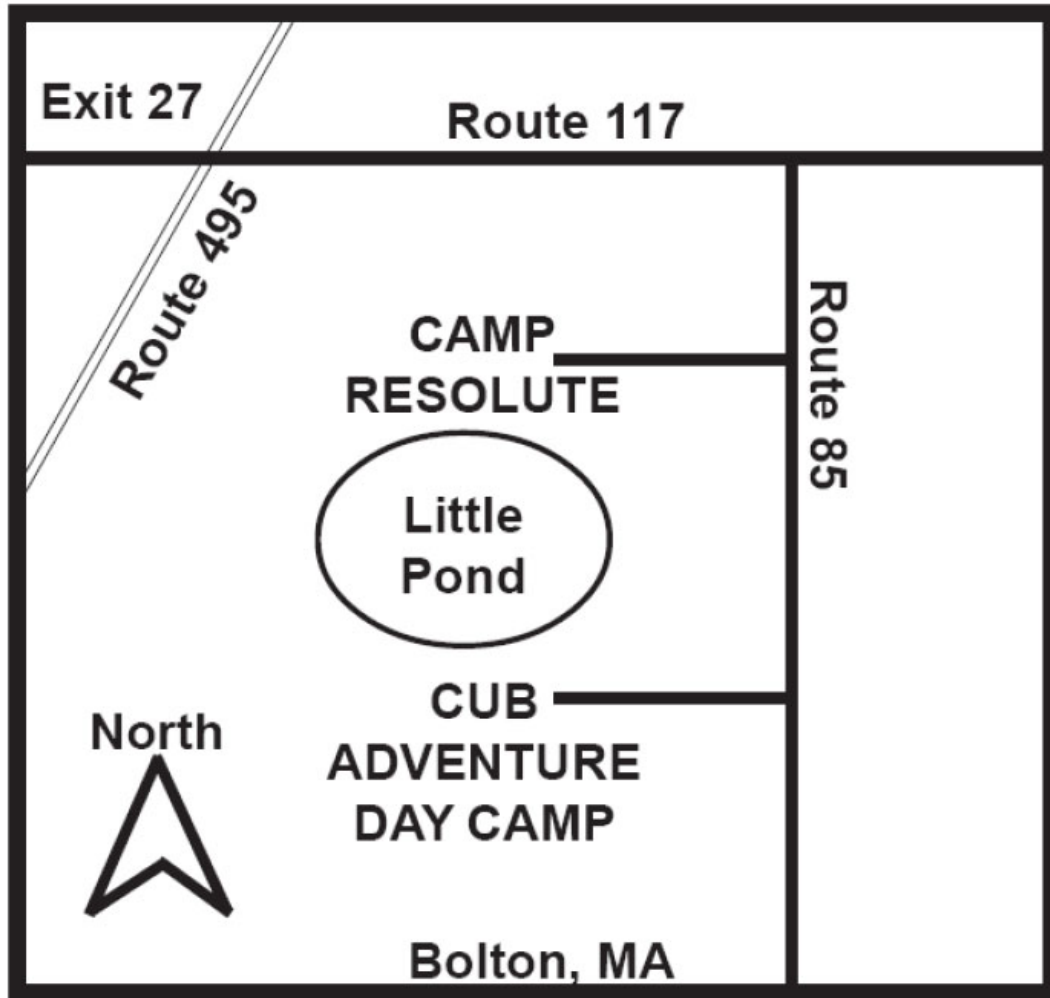

Directions to E. Paul Robsham Scout Reservation

From Route 495 take Exit 27 to Route 117 East heading towards Stow. Take the first right which will be Route 85 South. Follow Route 85 2/10's of a mile and turn right at the entrance sign to Camp Resolute.